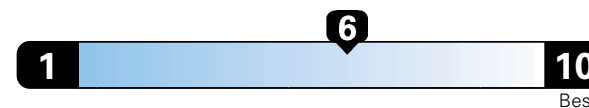

ALFA ROMEO GIULIA VELOCE RWD

2022 MODEL YEAR

THIS VEHICLE IS MANUFACTURED TO MEET SPECIFIC UNITED STATES REQUIREMENTS. THIS VEHICLE IS NOT MANUFACTURED FOR SALE OR REGISTRATION OUTSIDE OF THE UNITED STATES.

MANUFACTURER'S SUGGESTED RETAIL PRICE OF THIS MODEL INCLUDING DEALER PREPARATION

Base Price: $45,390

ALFA GIULIA TI RWD
Exterior Color: Rosso (Red) Etna Exterior Paint
Interior Color: Black Interior Color
Interior: Sport Leather Seats
Engine: 2.0L 280HP I4 DI Turbo Engine w/ Engine Stop/Start
Transmission: 8-Speed Automatic 8HP50 Transmission

STANDARD EQUIPMENT (UNLESS REPLACED BY OPTIONAL EQUIPMENT)

FUNCTIONAL/SAFETY FEATURES

- Full-Speed Forward-Collision Warning Plus
- Lane Departure Warning
- Adaptive Cruise Control with Full Stop
- Blind Spot and Cross Path Detection
- Front and Rear Park-Assist Sensors
- Dual-Advanced Front Airbags
- Supplemental Side-Curtain Front and Rear Air Bags
- LATCH-Ready Child-Seat Anchor System
- High Performance Adaptive Bi-Xenon Headlamps
- Rear Back-up Camera
- Automatic-Dimming Exterior Mirrors
- Power Folding Heated Mirrors
- Rain-Sensitive Windshield Wipers
- Passive Entry / Push-Button Start
- Remote-Start System
- Engine Stop - Start System
- Heated Washer Nozzles
- Universal Garage-Door Opener
- Air Quality System
- Carbon Fiber Drive Shaft
- Alfa DNA Drive Mode System
- Dual Dark Exhaust Tips
- Sport Suspension

INTERIOR FEATURES