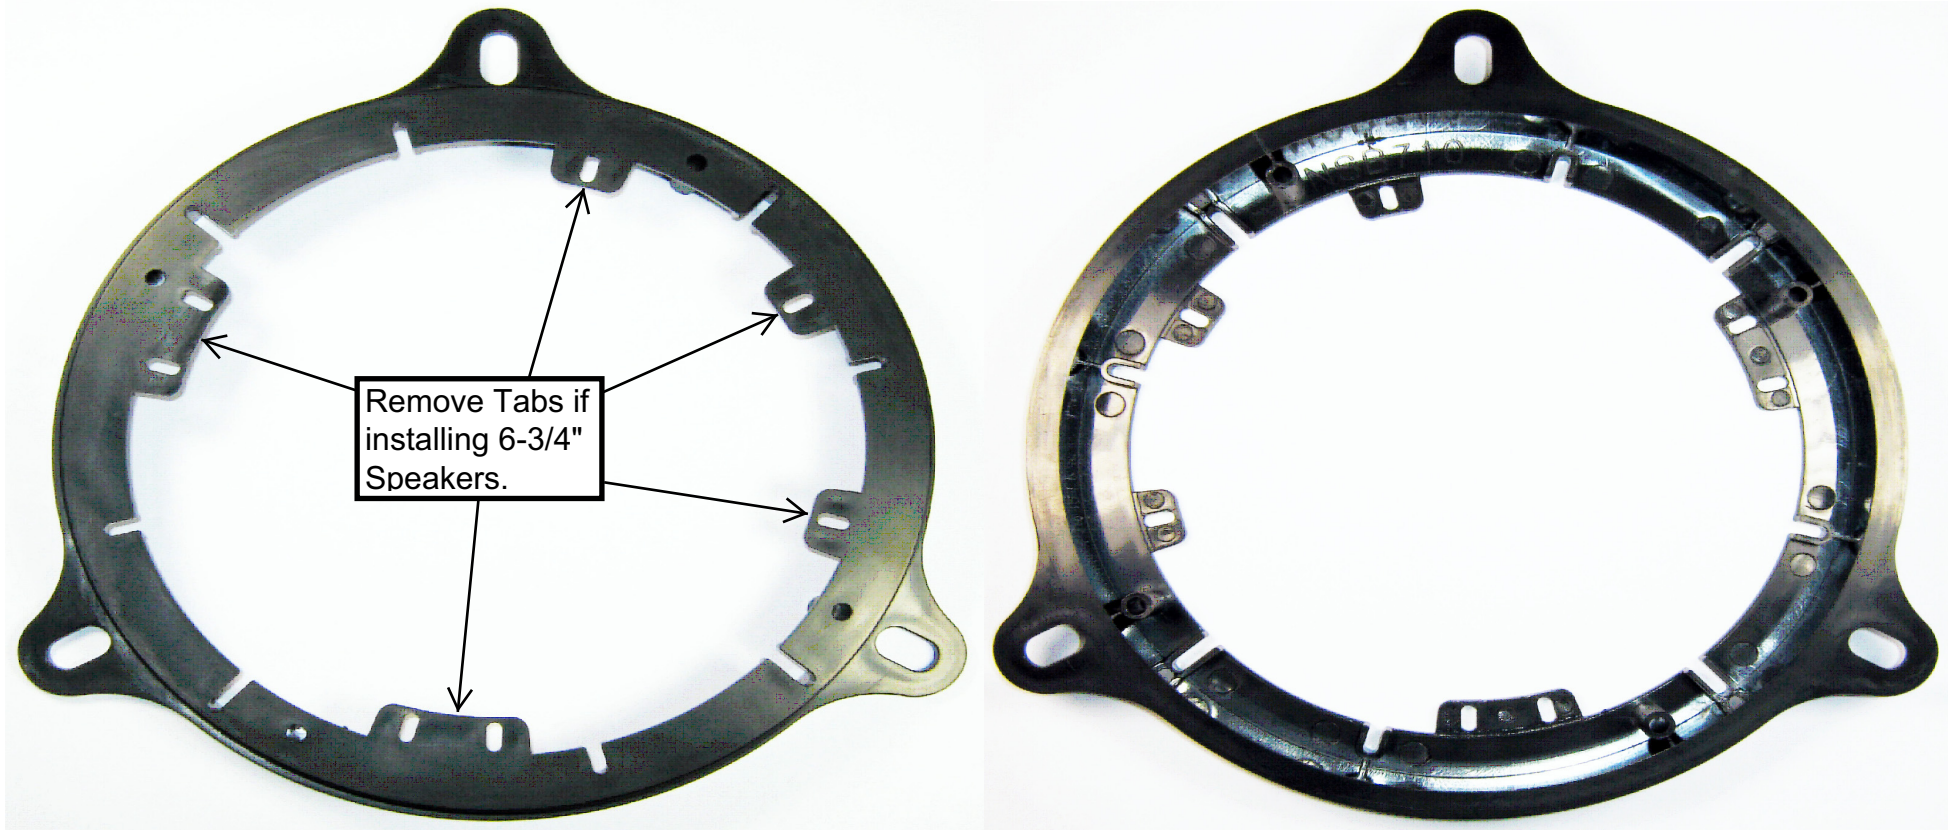

Speaker Adaptor Bracket

IMPORTANT

Before starting, compare items on your invoice with items received. Thoroughly check packing materials. If an item is missing, please call **Crutchfield** at 1-888-955-6000.

003NSB710

Revision 2/26/2017

Parts

Supplied:

CRUTCHFIELD
Copyright 2017 Crutchfield Corporation

NSB710