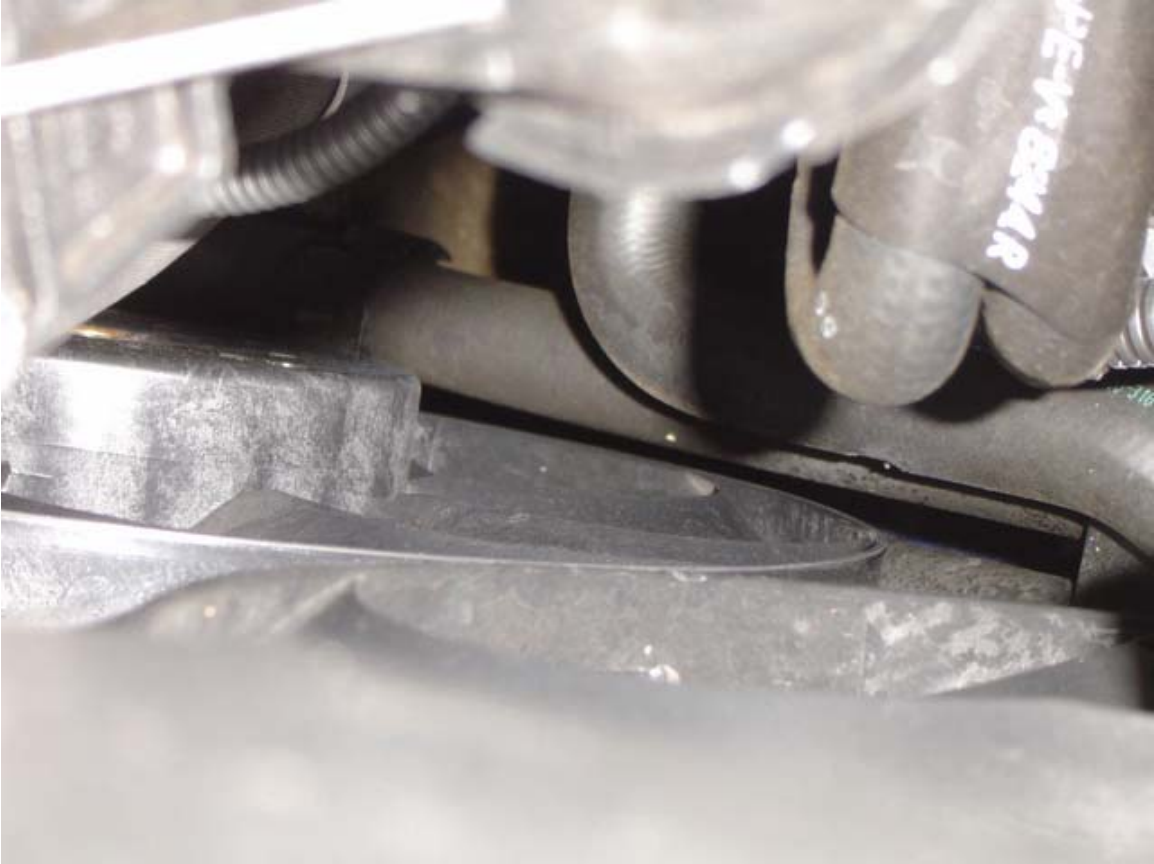

R32: Early model radiator hose issue

Old Hose (See rub mark on top hose)

New Hose (Notice protective sleeve and rubber reinforcement) VW P/N 1J0 121 096 CJ