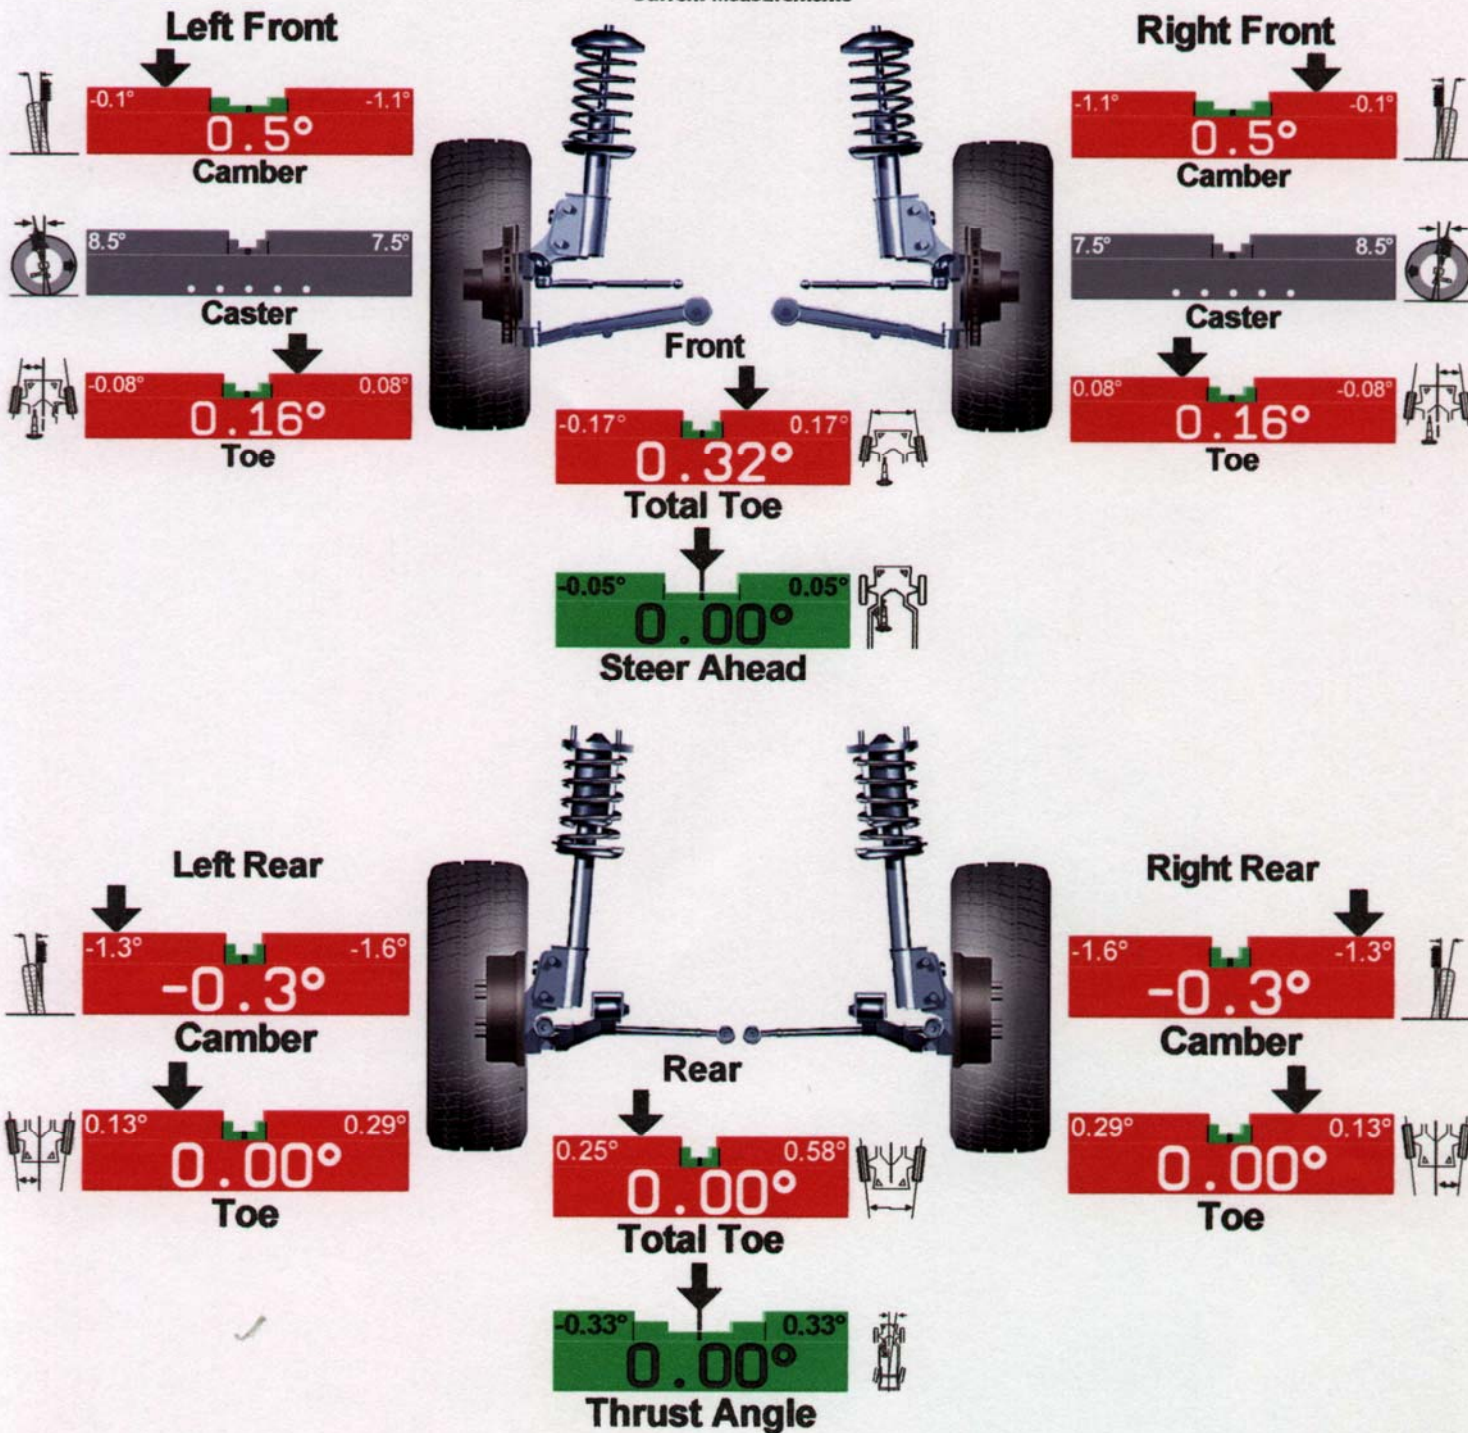

Current Measurements

Vehicle Specifications
Volkswagen : Golf R32 : 2004

Front	Spec.	Tol.
Left Camber	-0.58°	0.50°
Right Camber	-0.58°	0.50°
Cross Camber		0.50°
Left Caster	8.00°	0.50°
Right Caster	8.00°	0.50°
Cross Caster		0.50°
Total Toe	0.00°	0.17°
Left SAI		
Right SAI		
Cross SAI		

Rear	Spec.	Tol.
Left Camber	-1.45°	0.17°
Right Camber	-1.45°	0.17°
Cross Camber		0.50°
Total Toe	0.42°	0.17°
Thrust Angle		0.33°

View or edit the specifications.

Print Show Spec Note Help

Vehicle Specifications
Volkswagen : Golf R32 : 2004

Front	Spec.	-Tol.	+Tol.
Left Turn Diff.	-1.53°	0.33°	0.33°
Right Turn Diff.	-1.53°	0.33°	0.33°
Cross Turn Diff.			
Turn Reference	-20.00°		
Max Left Steer-Left	-39.58°	0.00°	39.58°
Max Left Steer-Right		0.00°	39.58°
Max Right Steer-Left		0.00°	39.58°
Max Right Steer-Right	-39.58°	0.00°	39.58°
Wheelbase	in		
Track Width	in		
Left Lateral Offset			
Right Lateral Offset			
Wheelbase Difference			
Track Width Diff.			
Set Back			

Rear	Spec.	Tol.
Track Width	in	

View or edit the specifications.

Recall Specifications Show Primary Specifications Measurements & Adjustments