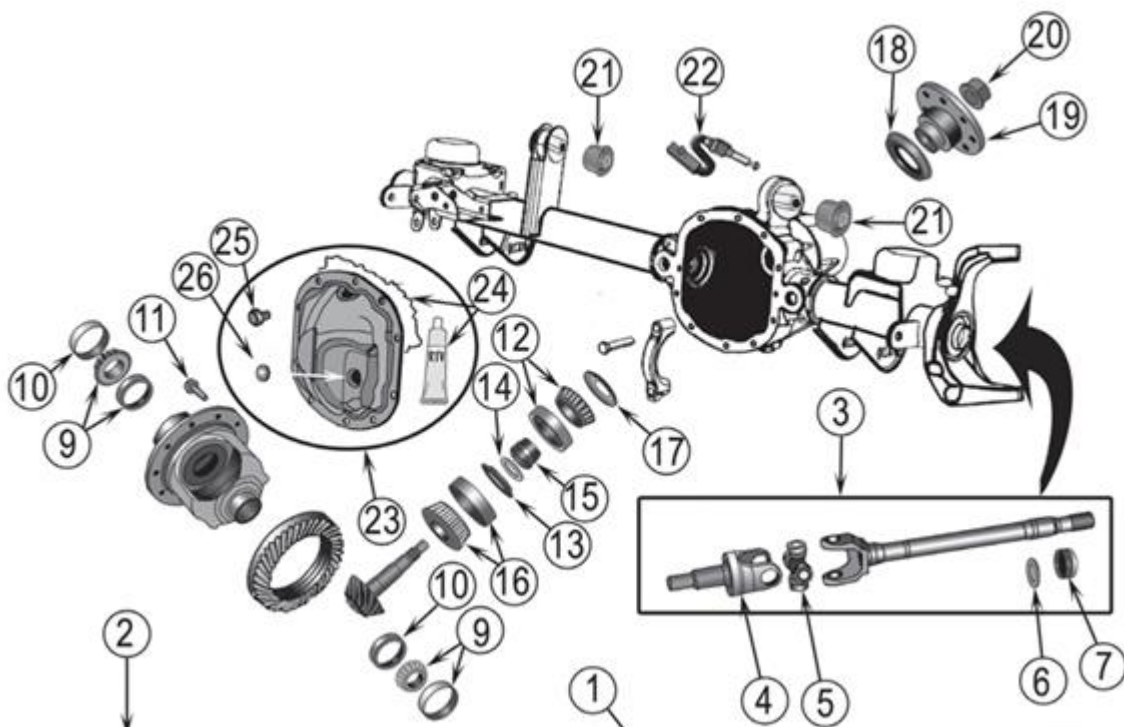

Jeep® Wrangler JK Dana 44 Rear Axle Parts ('07-'14)

17	Pinion Washer	07-14 Wrangler 2-Door 07-14 Wrangler Unlimited 4-Door	1795175
18	Pinion Nut	07-14 Wrangler 2-Door 07-14 Wrangler Unlimited 4-Door	5191197AA

Jeep® Wrangler JK Dana 44 Front Axle Parts ('07-'14)

20	Pinion Nut	07-14 Wrangler 2-Door 07-14 Wrangler Unlimited 4-Door	J3182601
----	------------	--	--------------------------