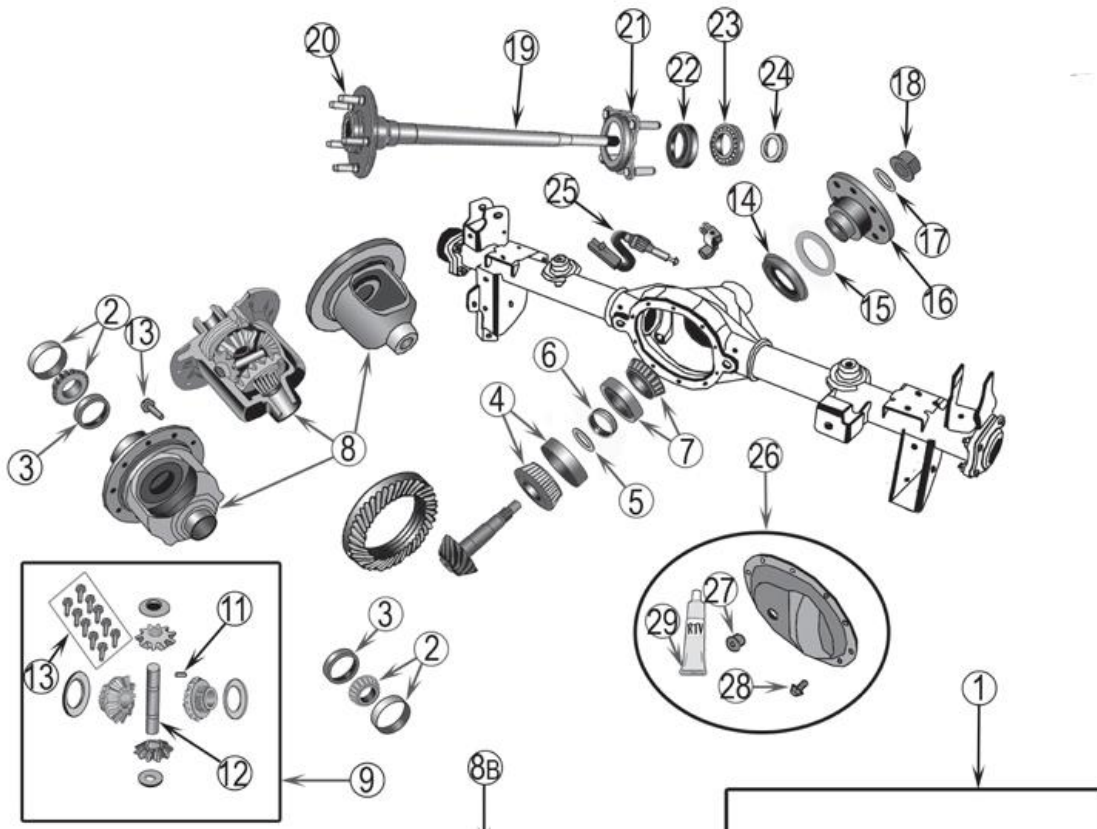

Jeep® Wrangler JK Dana 44 Rear Axle Parts ('07-'14)

17	Pinion Washer	07-14 Wrangler 2-Door 07-14 Wrangler Unlimited 4-Door	1795175
18	Pinion Nut	07-14 Wrangler 2-Door 07-14 Wrangler Unlimited 4-Door	5191197AA

Jeep® Wrangler JK Dana 44 Front Axle Parts ('07-'14)

20	Pinion Nut	07-14 Wrangler 2-Door 07-14 Wrangler Unlimited 4-Door	J3182601
----	------------	--	--------------------------