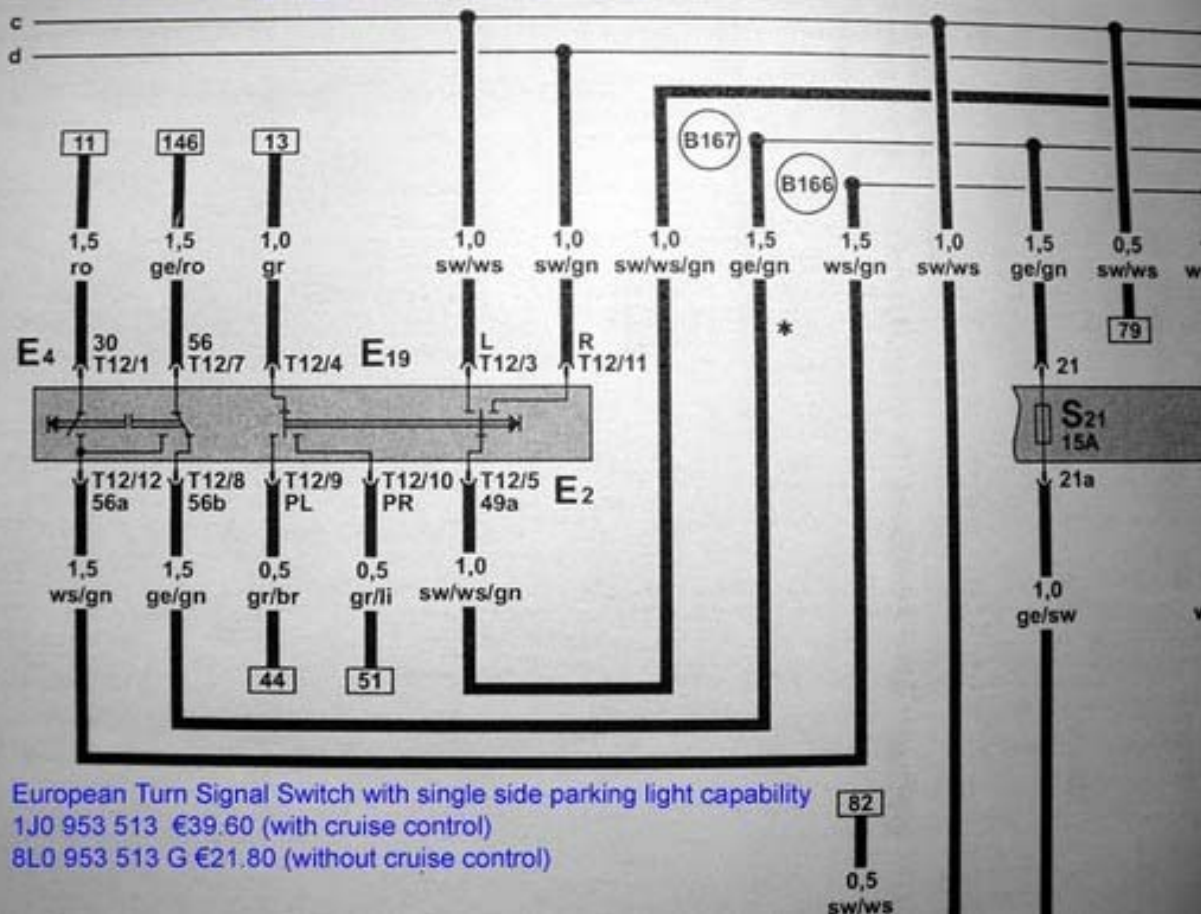

## European Parking Light Switch

8L0 953 513 G €21.80 (no cruise control)

1J0 953 513 €39.60 (with cruise control)

E2 = Turnsignal Switch (component)  
 E19 = Parking Light Switch (component)

European Turn Signal Switch with single side parking light capability  
 1J0 953 513 €39.60 (with cruise control)  
 8L0 953 513 G €21.80 (without cruise control)

82  
 0,5  
 sw/ws