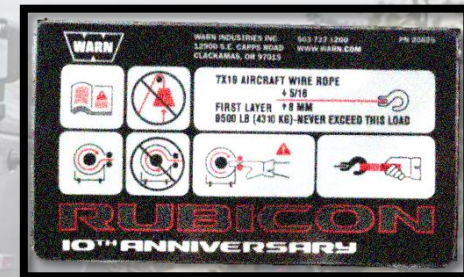

Jeep Fact # 156

Complete the Rubicon 10th Anniversary package!

Inform your 10th Anniversary Rubicon Wrangler customers that these accessories can now be ordered. These parts are made exclusively for their Jeep Wrangler.

Warn Hawse Fairlead

Included with winch

- Red coated
- Billet aluminum construction
- Designed for synthetic rope

Warn Tow Hook

Included with winch

- Quick connect attachment
- Made for high strength and safe pulling

Warn® 9.5 CTI Winch P/N: 82213746

- 8,000 lbs. pulling capacity (Overload protected) (\$2,250 Ordering starts 7/25)
- Exclusive 10th Anniversary Edition plate
- Equipped with WARN Spydura™ Synthetic Rope